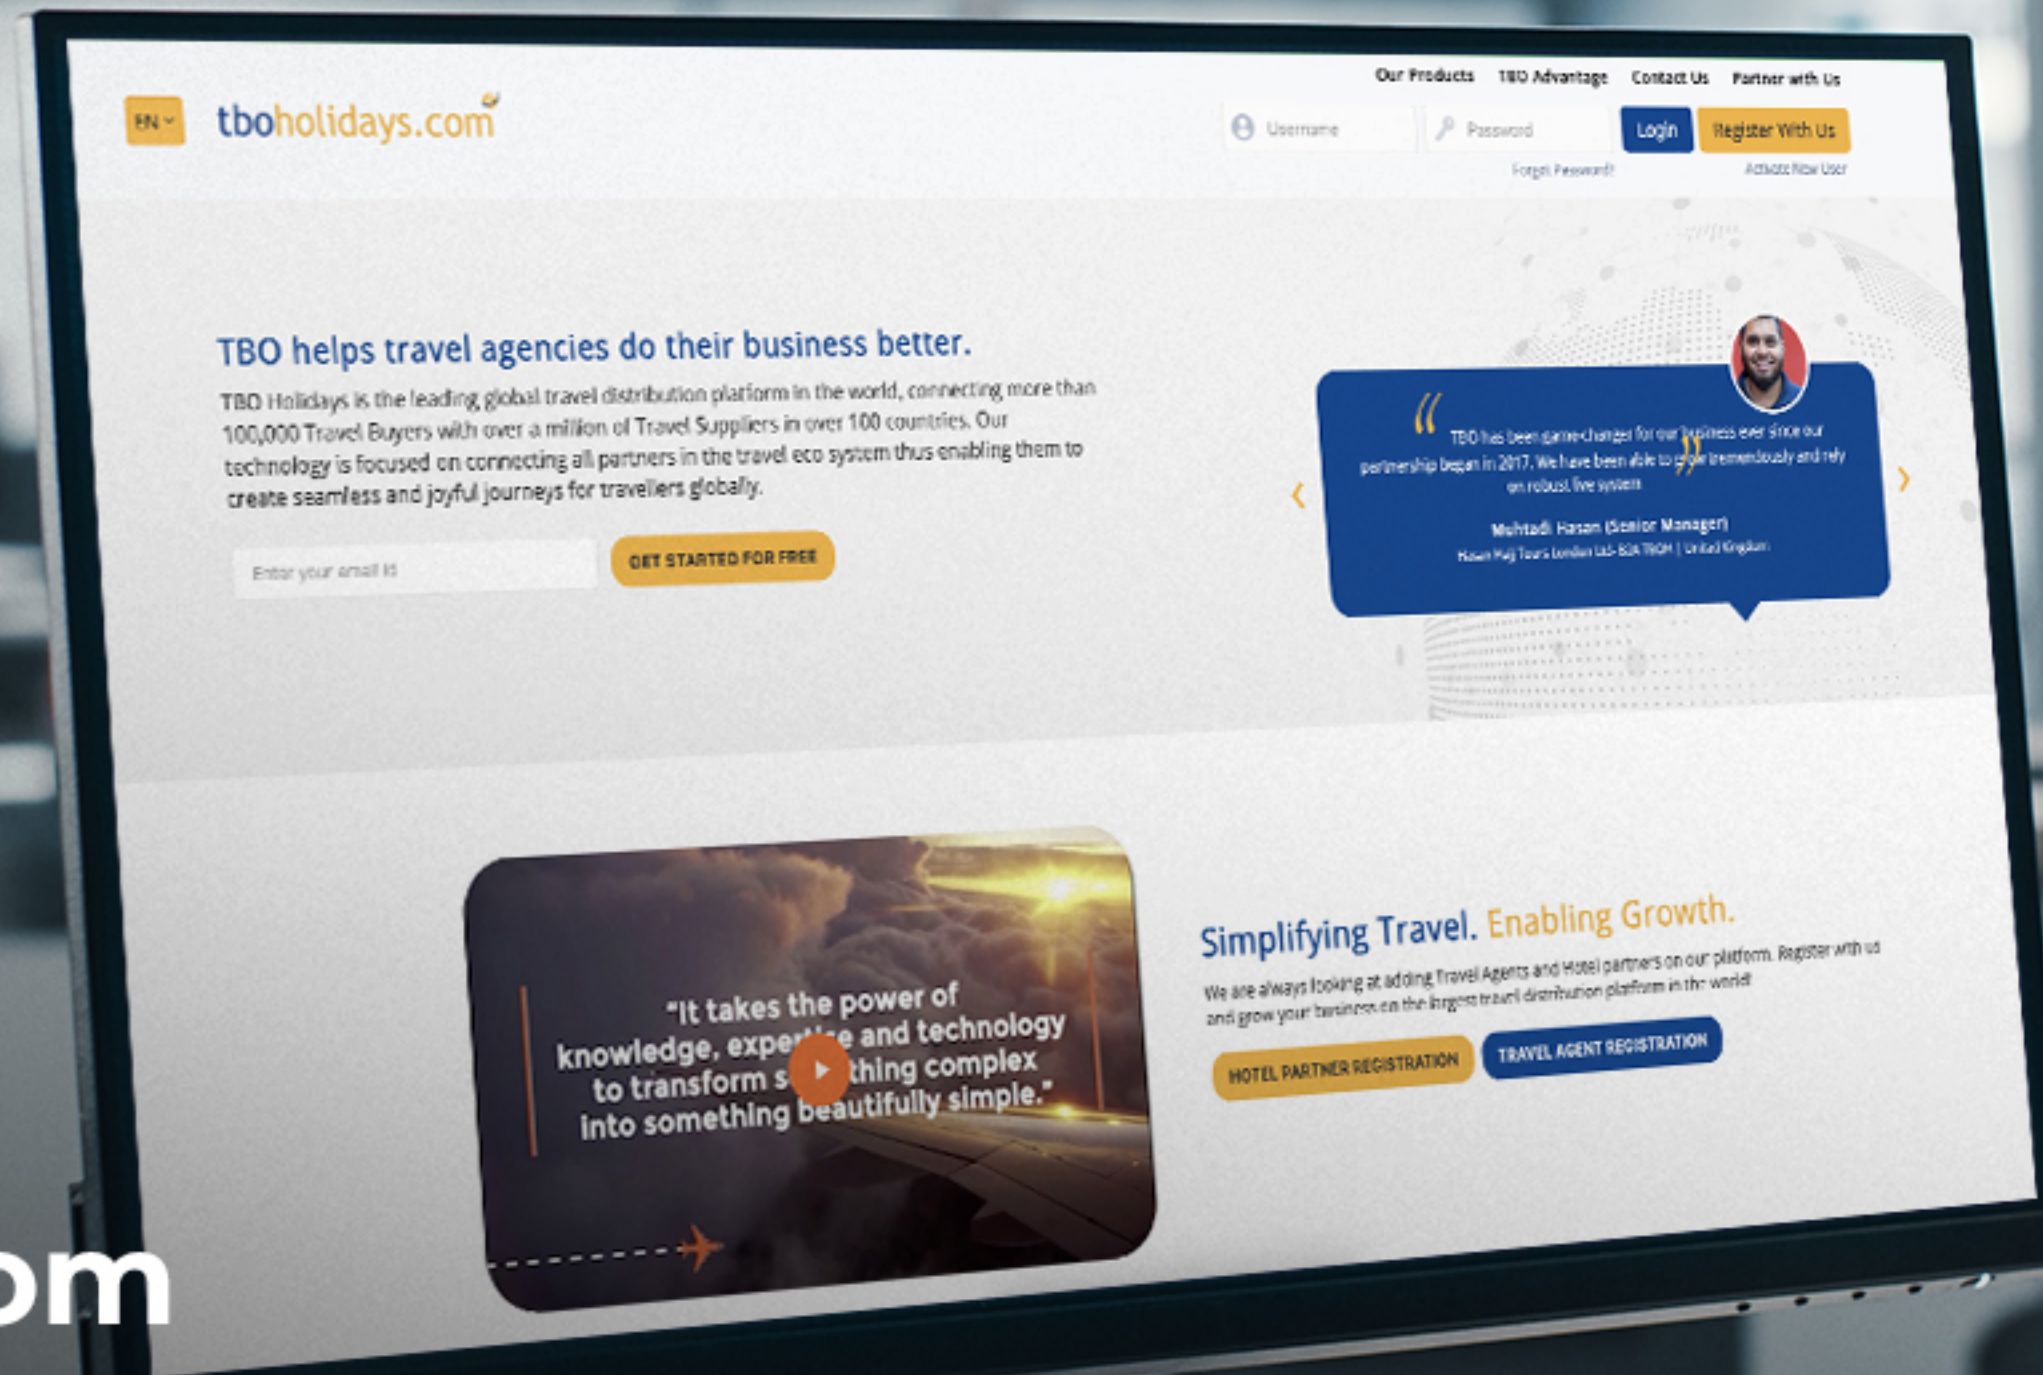

The background of the image is a solid orange color with a white, stylized circuit board pattern. The pattern consists of various geometric shapes, lines, and dots, resembling a complex network or a microchip layout, which is centered and fills the entire frame.

## Discover TBO.com

A world-class, single-source platform that has empowered the growth of travel partners worldwide.